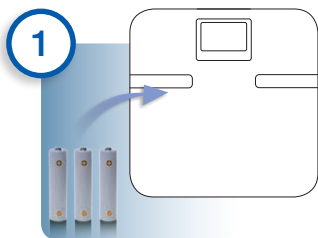

SBF 70 Kinderleichte Inbetriebnahme

- ☐ Batterien einlegen (3xAAA, 1,5V)
- ☑ Insert batteries (3 x AAA, 1.5V)