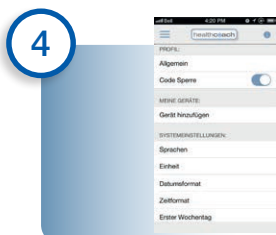

4 Get connected

- ☐ Automatische Übertragung durch Bluetooth® Smart Technologie
- ☑ Automatic transfer via Bluetooth® Smart technology

Scale can only be used with its full functionality with the Sanitas HealthCoach app, smartphone not included in delivery

SBF 70 Kinderleichte Inbetriebnahme

- ☐ Batterien einlegen (3xAAA, 1,5V)
- ☑ Insert batteries (3 x AAA, 1.5V)

- ☐ Bluetooth in den Einstellungen des Smartphones aktivieren
- ☑ Activate Bluetooth in the smartphone settings

- ☐ „healthcoach“ aus dem App Store installieren
- ☑ Install "healthcoach" from the App Store

- ☐ App starten und den Anweisungen folgen
- ☑ Start the app and follow the instructions

- ☐ SBF 70 in App auswählen
- ☑ Select SBF 70 in the app